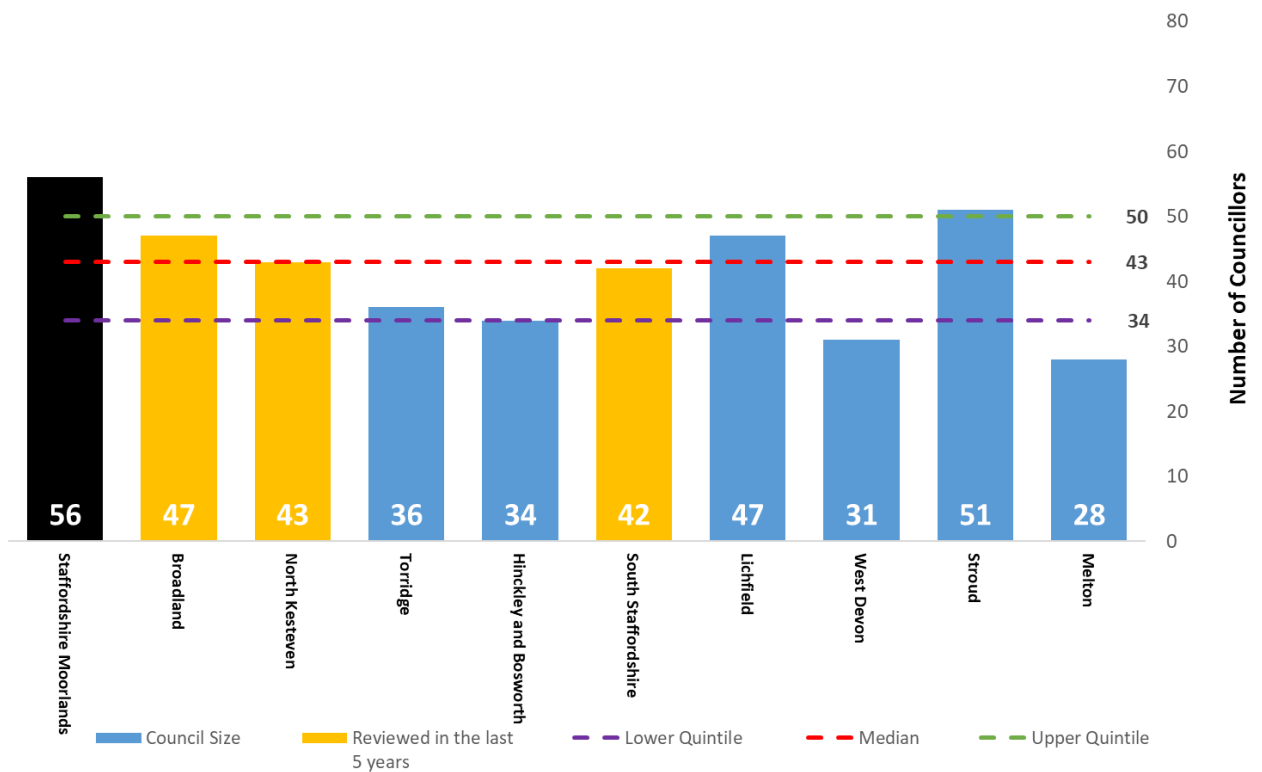

CIPFA Neighbours

The CIPFA Neighbours graphs below show Staffordshire Moorland's council size and electoral ratios relative to those of other councils that have been identified as statistically. These give a guide as to where their council size fits and if there may be any interest in altering it.

2022/2023 CIPFA Group and Councillor Counts